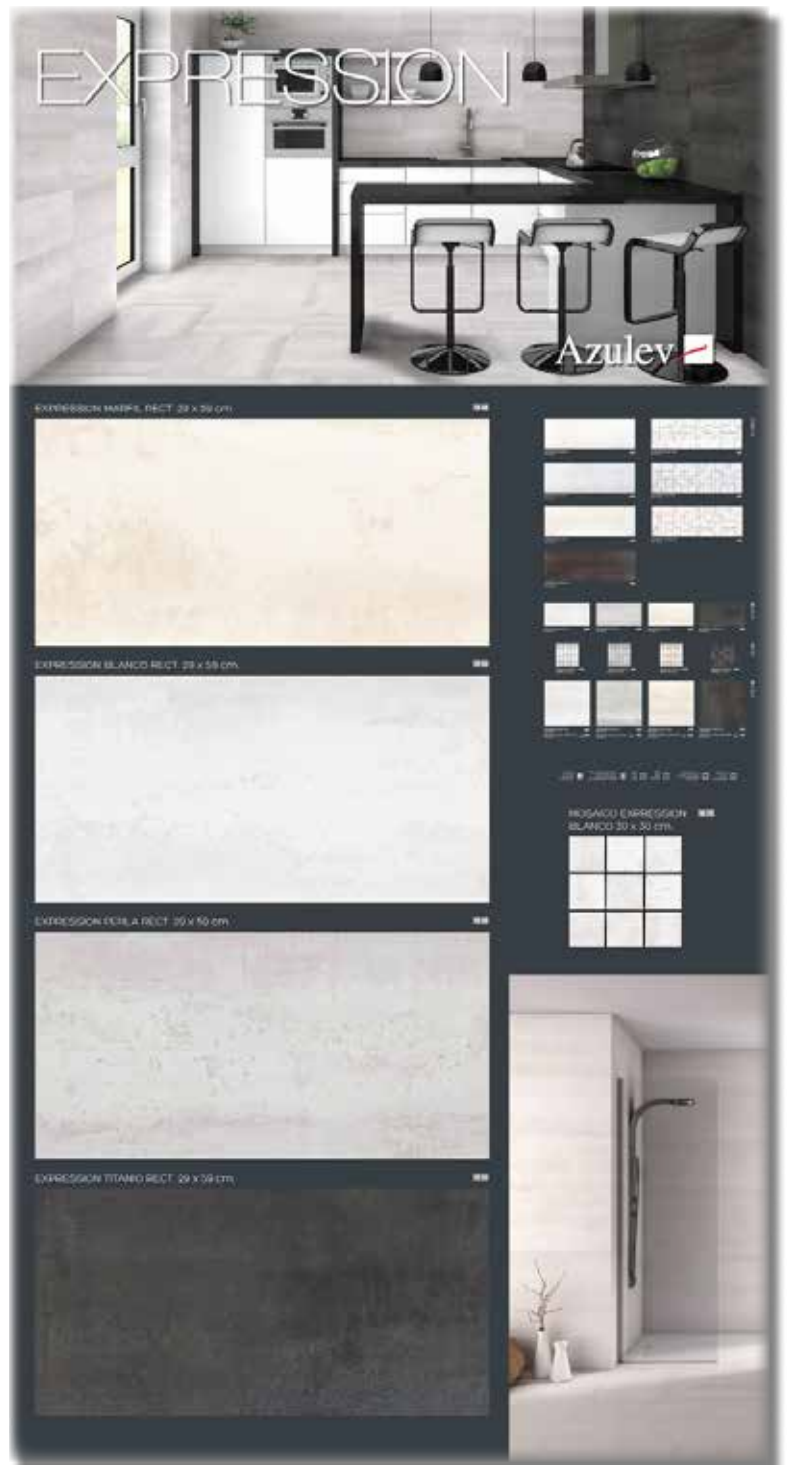

Tamaños: 1924x1005

EXPRESSION

Paneles de Book

EXP-544-EXPRESSION TIT. + PER. 40x120 TÉCNICO

COMPONENTES

Expression Titanio 40x120 Rect.	M-60
Expression Perla 40x120 rect.	M-60

OBSERVACIONES

Tamaños: 1924x1005

EXPRESSION

Paneles de Book

EXP-541-EXPRESSION 29x59 RECT. TÉCNICO

COMPONENTES	
Expression Marfil 29x59 Rect.	M-48
Expression Blanco 29x59 Rect.	M-48
Expression Perla 29x59 Rect.	M-48
Expression Titanio 29x59 Rect.	M-48