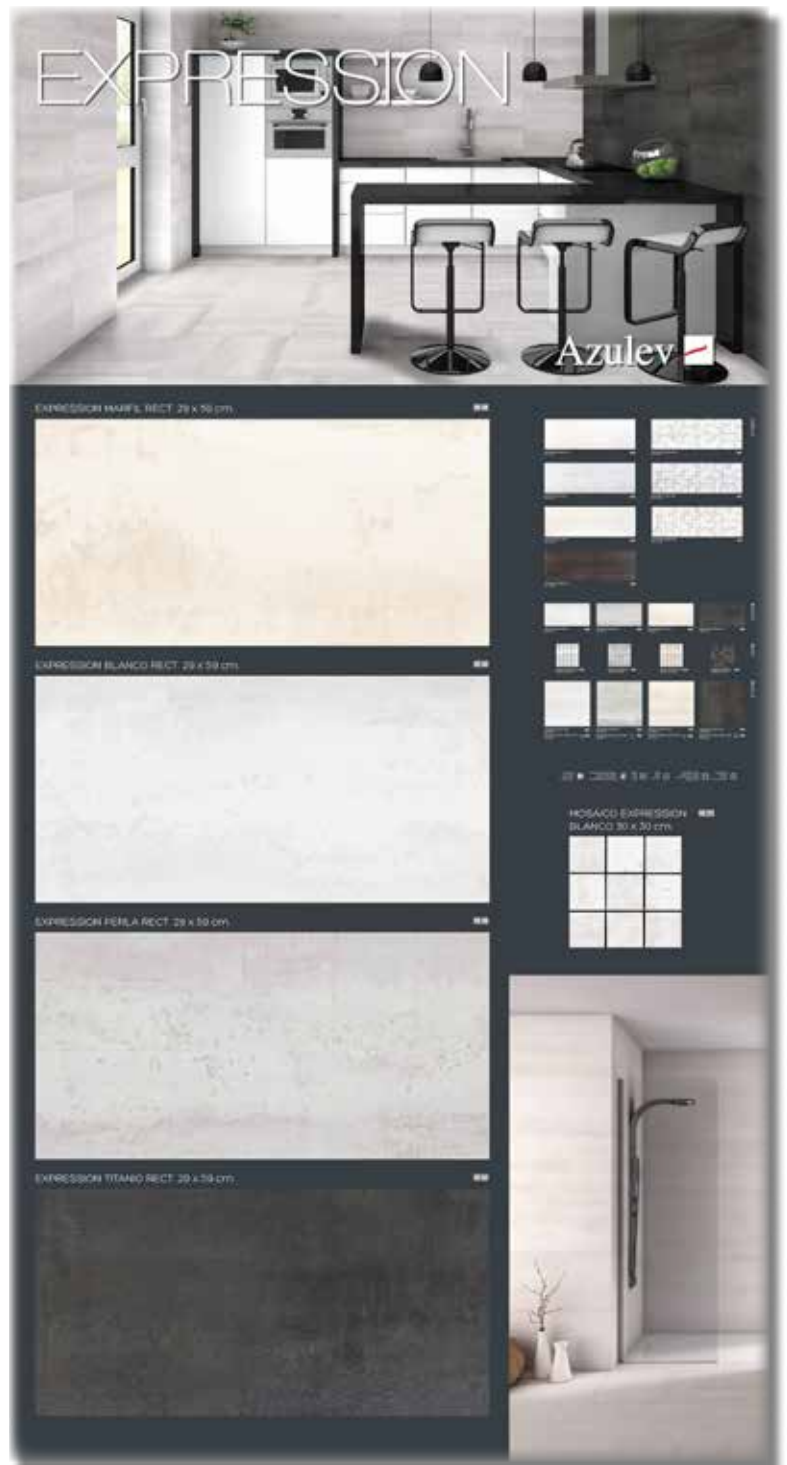

Tamaños: 1924x1005

EXPRESSION

Paneles de Book

EXP-544-EXPRESSION TIT. + PER. 40x120 TÉCNICO

COMPONENTES	
Expression Titanio 40x120 Rect.	M-60
Expression Perla 40x120 rect.	M-60

OBSERVACIONES

Tamaños: 1924x1005

EXPRESSION

Paneles de Book

EXP-541-EXPRESSION 29x59 RECT. TÉCNICO

COMPONENTES	
Expression Marfil 29x59 Rect.	M-48
Expression Blanco 29x59 Rect.	M-48
Expression Perla 29x59 Rect.	M-48
Expression Titanio 29x59 Rect.	M-48